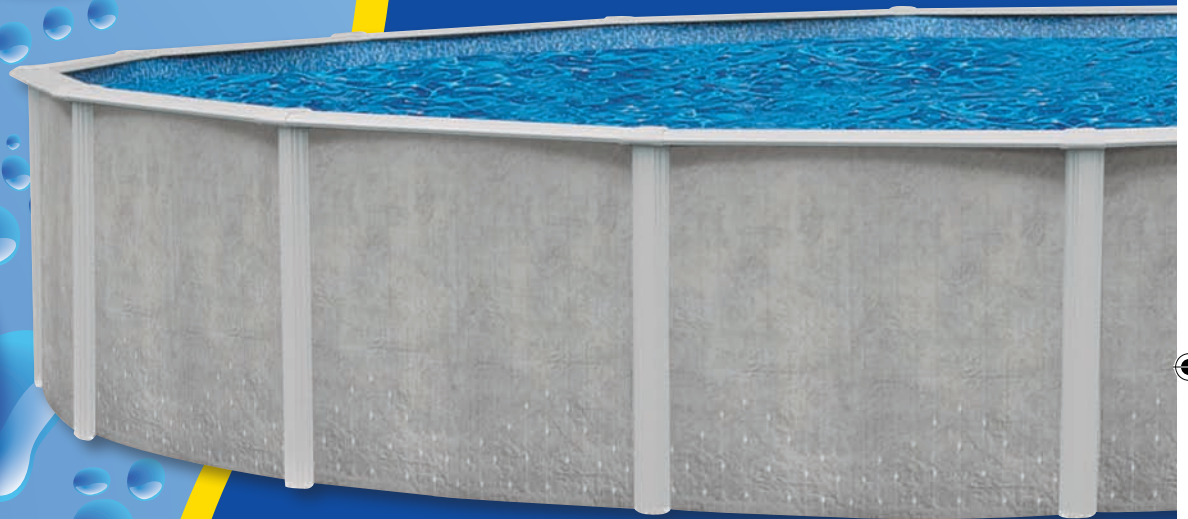

EliteSeries

Above Ground Swimming Pools

Life Just Got Fun!

The Solstice

Thanks to its highly resistant steel structure, timeless style and cost-effective design, the Solstice aboveground pool has it all. Enjoy your summers like never before with the Solstice pool.

The Solstice

The Solstice Pool has been engineered to perfection and is proudly supported by your local pool professional. This will give you an added peace of mind, just as it has for thousands of families. No other swimming pool company invites the buyer to carefully inspect every detail of the pool like the Elite Series. Don't just look at the size of the parts, look at the detail of the construction. The Elite Series has quality components that are properly designed to give you the best above ground pool.

Pool Specifications

- 52" wall height
- 6" Krystal Kote protection steel top ledge
- 5" Krystal Kote protection steel upright
- One piece ledge cover
- Steel stabilizer and bottom rail
- Steel top and bottom plates
- Buttress oval system

Pool Sizes

ROUND: 15' • 18' • 21' • 24' • 27'

OVAL: 15'x30'

Liners sold separately. The liner shown in this picture may be different than what your dealer offers with this pool.

WARNING

DO NOT DIVE - SHALLOW WATER
DROWNING or CRIPPLING INJURY MAY RESULT